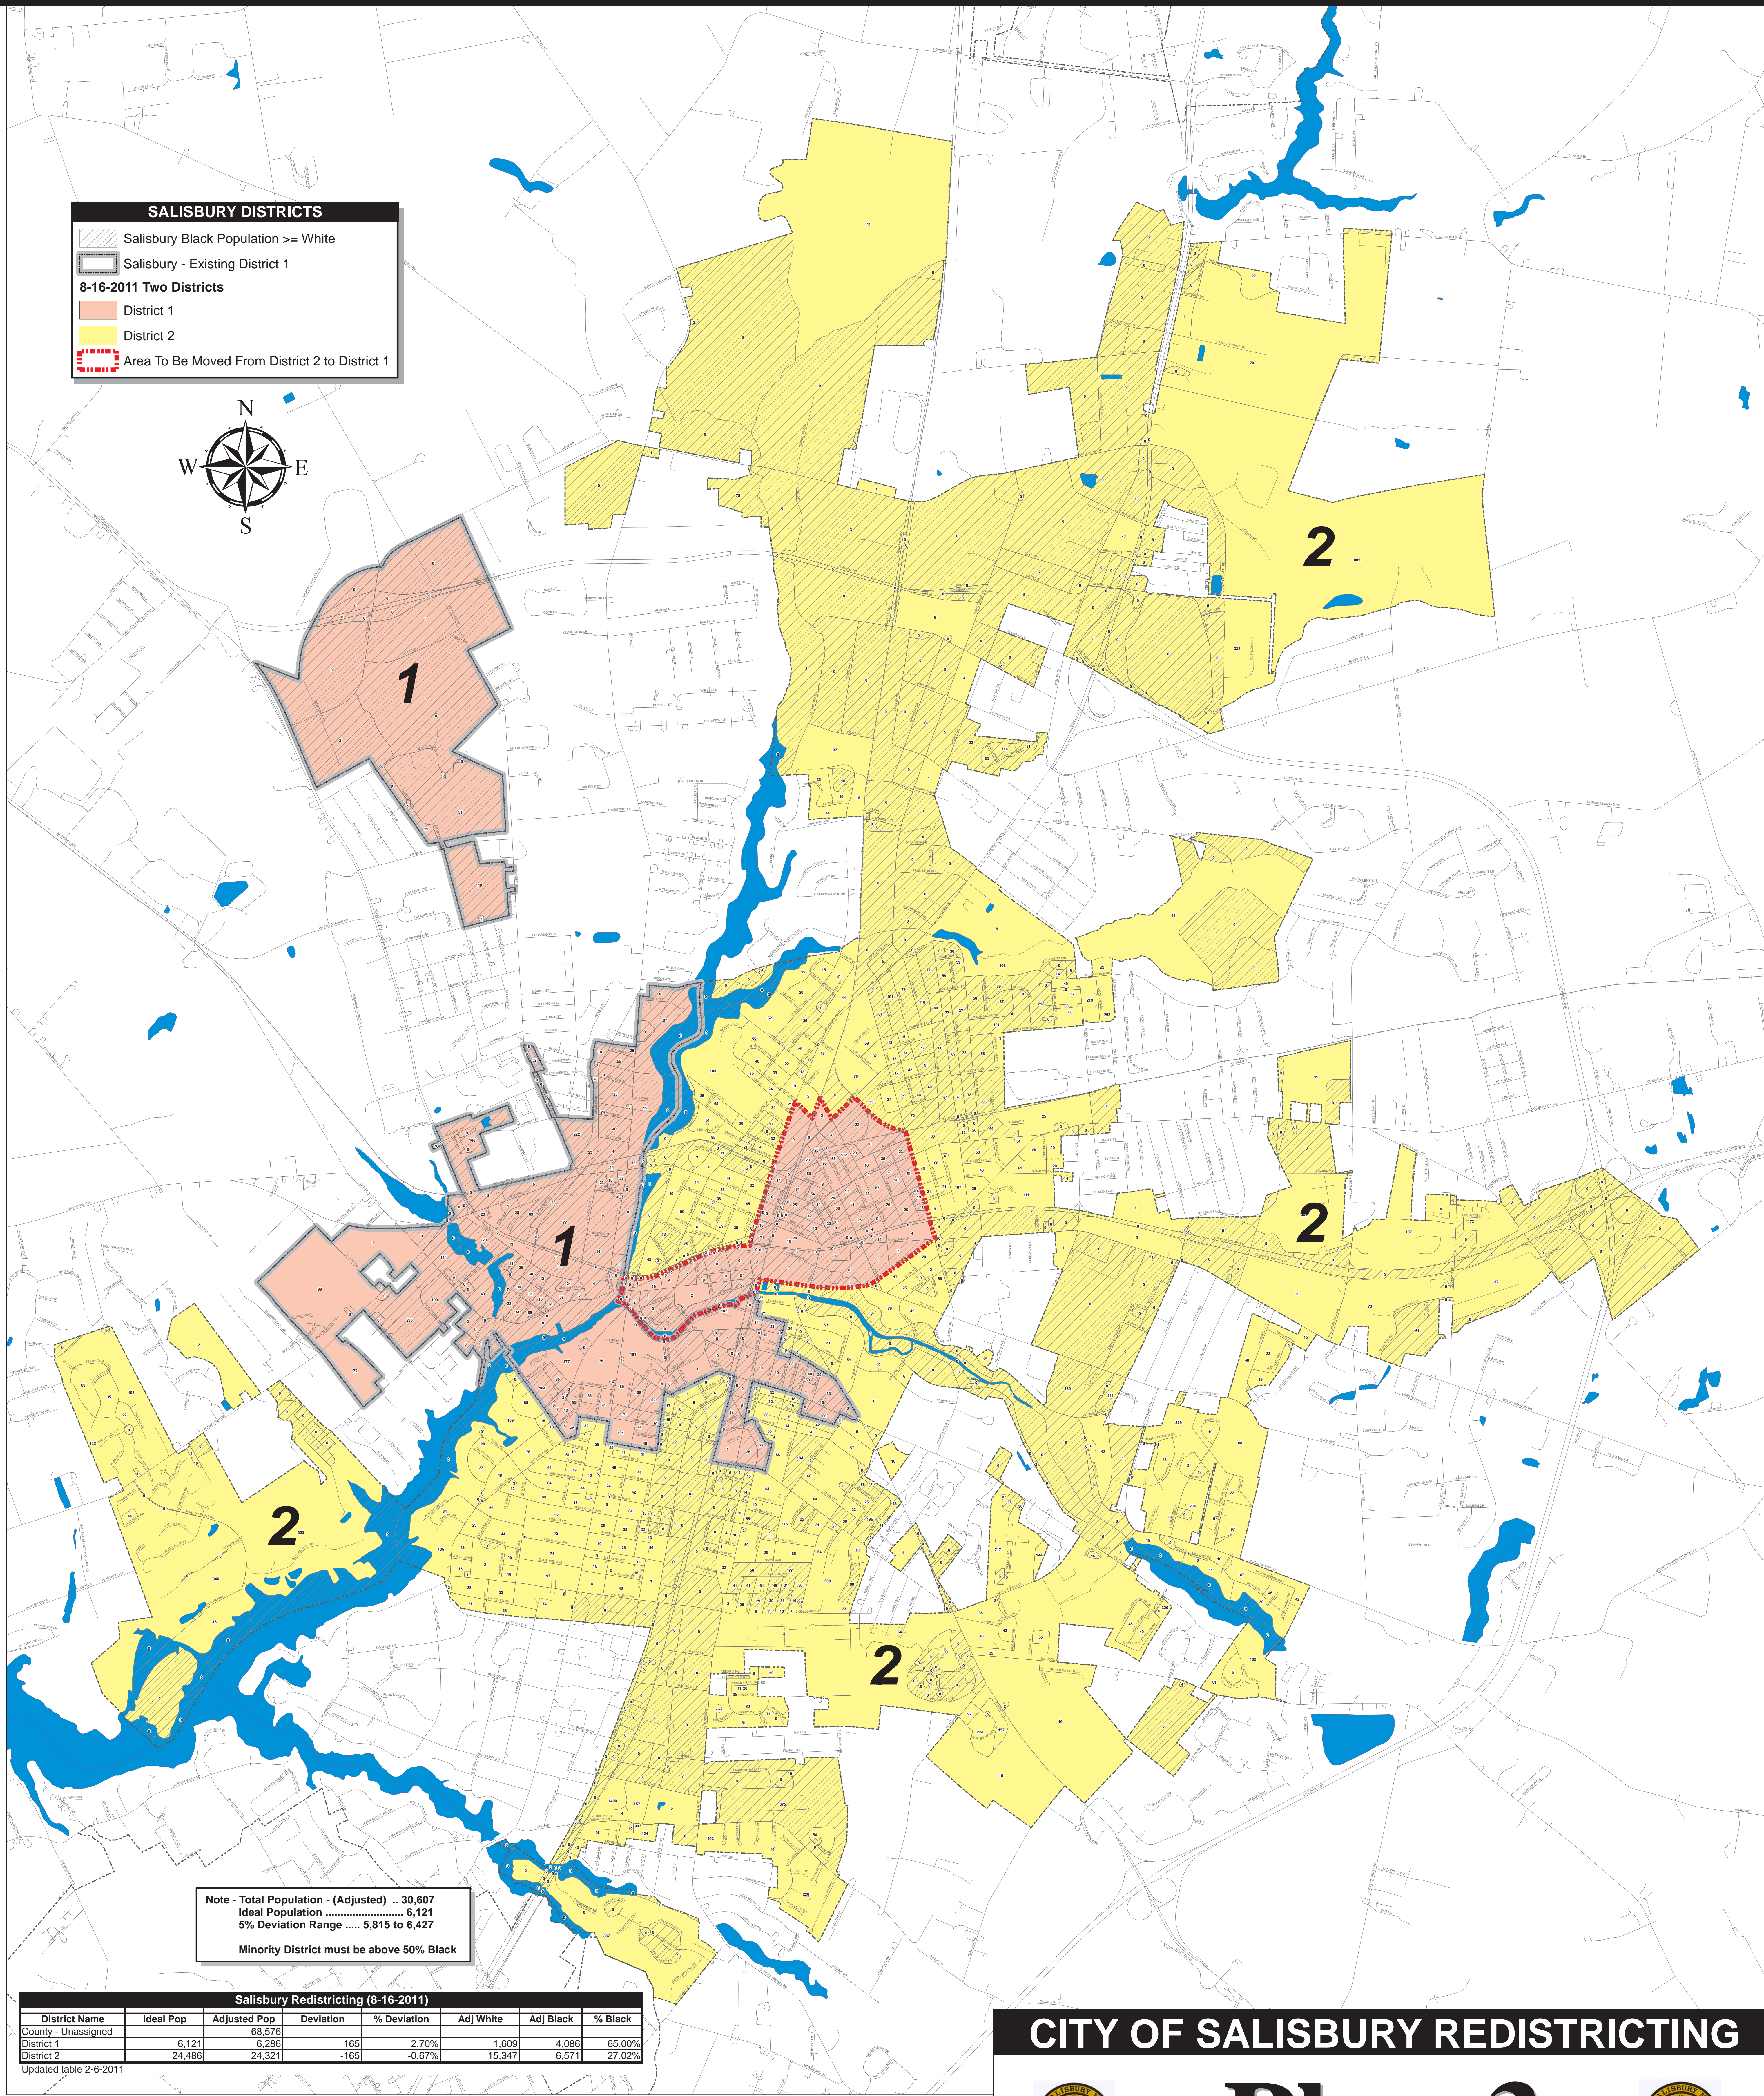

MAYOR IRETON'S PROPOSED REDISTRICTING

CITY OF SALISBURY REDISTRICTING

- Plan 3 -